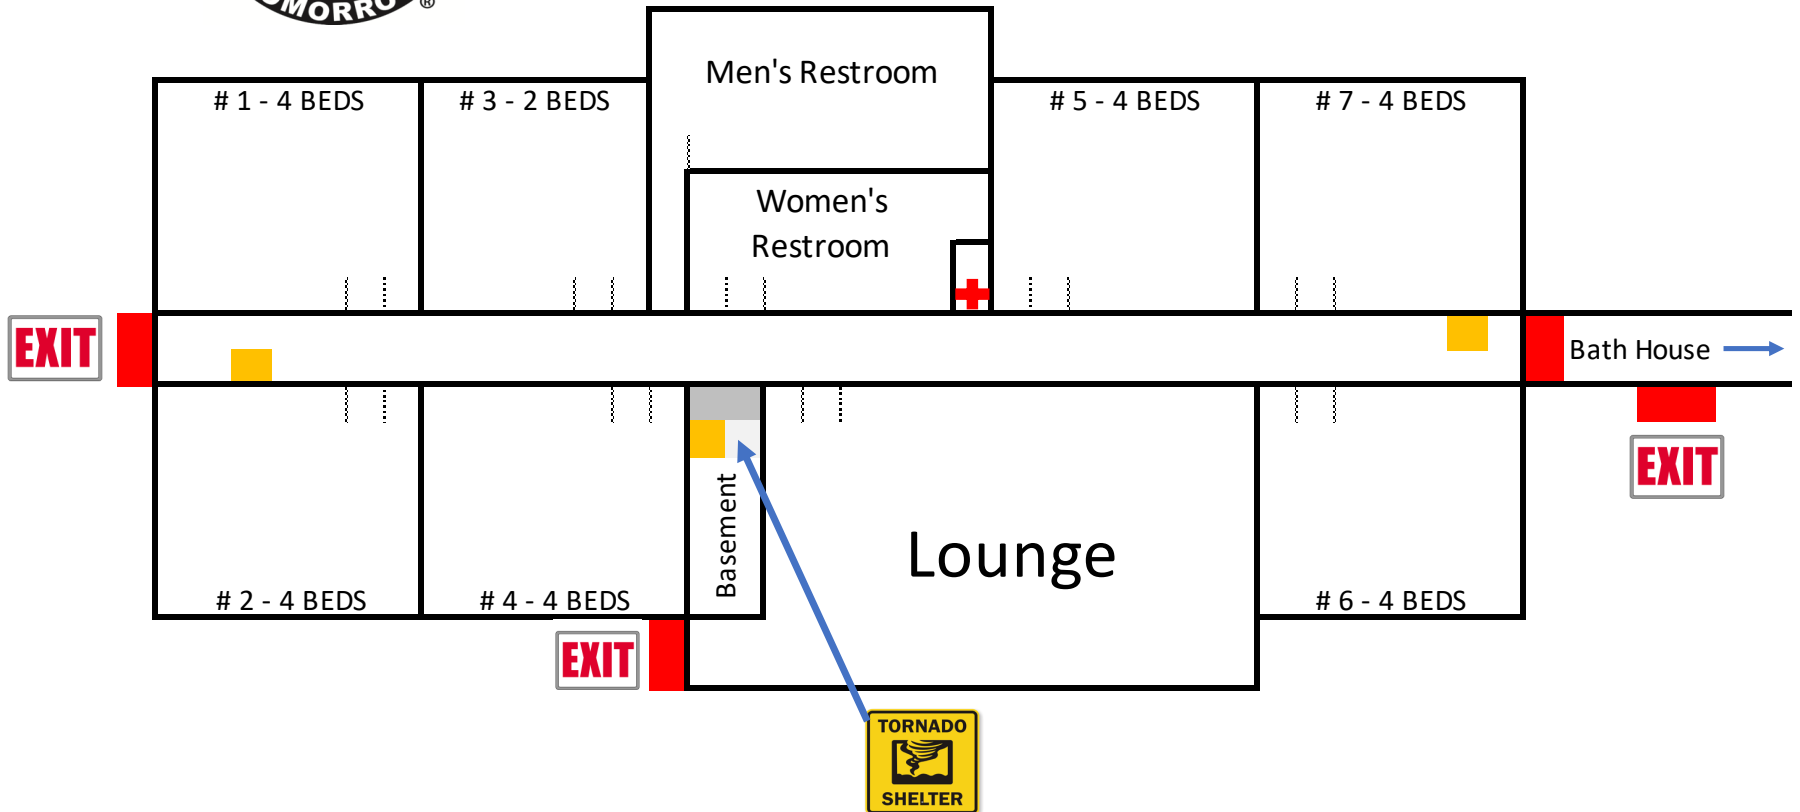

# Pine Dorm

## LAYOUT

7 rooms, 26 beds  
2-4 beds per room

 Emergency Exit

 First Aid Kit

 Fire Extinguisher 