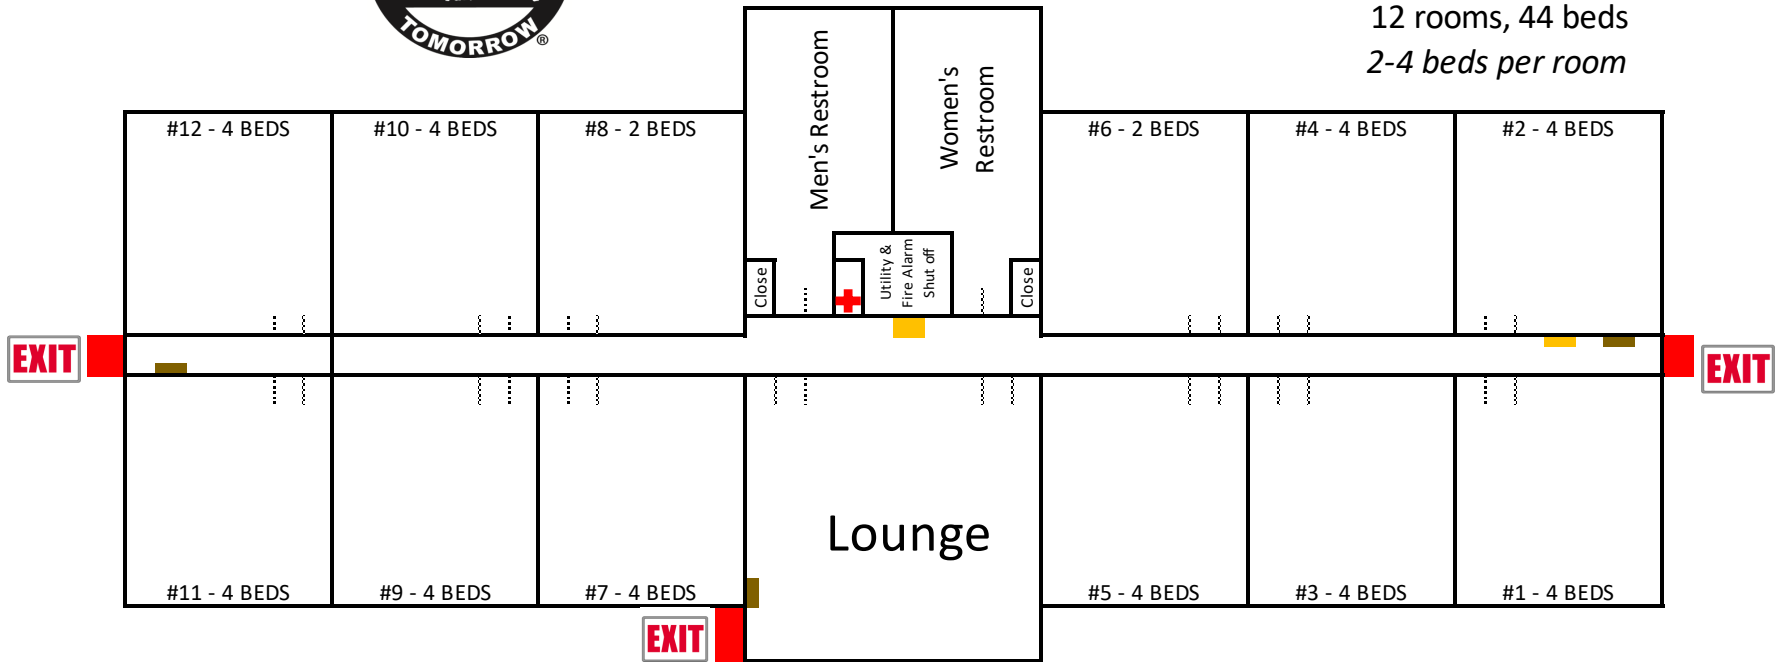

Tamarack Dorm

LAYOUT

12 rooms, 44 beds
2-4 beds per room

 Emergency Exit

 First Aid Kit

 Fire Extinguisher 

 Fire Alarm Pull